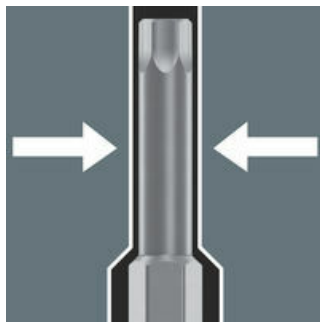

Simple direction change

All Zyklop Speed ratchets feature a thumbwheel that can be used to quickly and easily switch between clockwise and anticlockwise rotation, at any position. No complicated handling, no loss of time!

Low return angle

The reversible ratchet with 72 fine-pitched teeth has a low return angle of only 5°. This short stroke allows fast and precise work in all types of installation.

30mm long and extra slim profile area

The bit sockets have a 30mm long and extra slim profile area. This makes even couplings in tight work spaces easily accessible.

The Zyklop sockets

The Zyklop sockets are suitable for manual and machine-operated tools (non impact). They feature a ball stop groove and knurling at the rear end for manageability during manual use. They are made of chrome-vanadium, dull chromed. Take it easy tool finder: Colour coding by size as well as size stamping - to help you find the required socket quickly and easily.